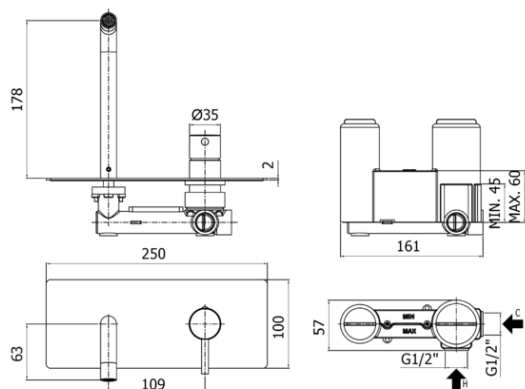

## DESCRIZIONE | DESCRIPTION

- Miscelatore incasso lavabo completo di:
- piastra in acciaio inox 250x100mm
- attacchi 1/2"G
- Concealed single lever basin mixer complete with:
- stainless steel wall plate 250x100mm
- 1/2"G connections